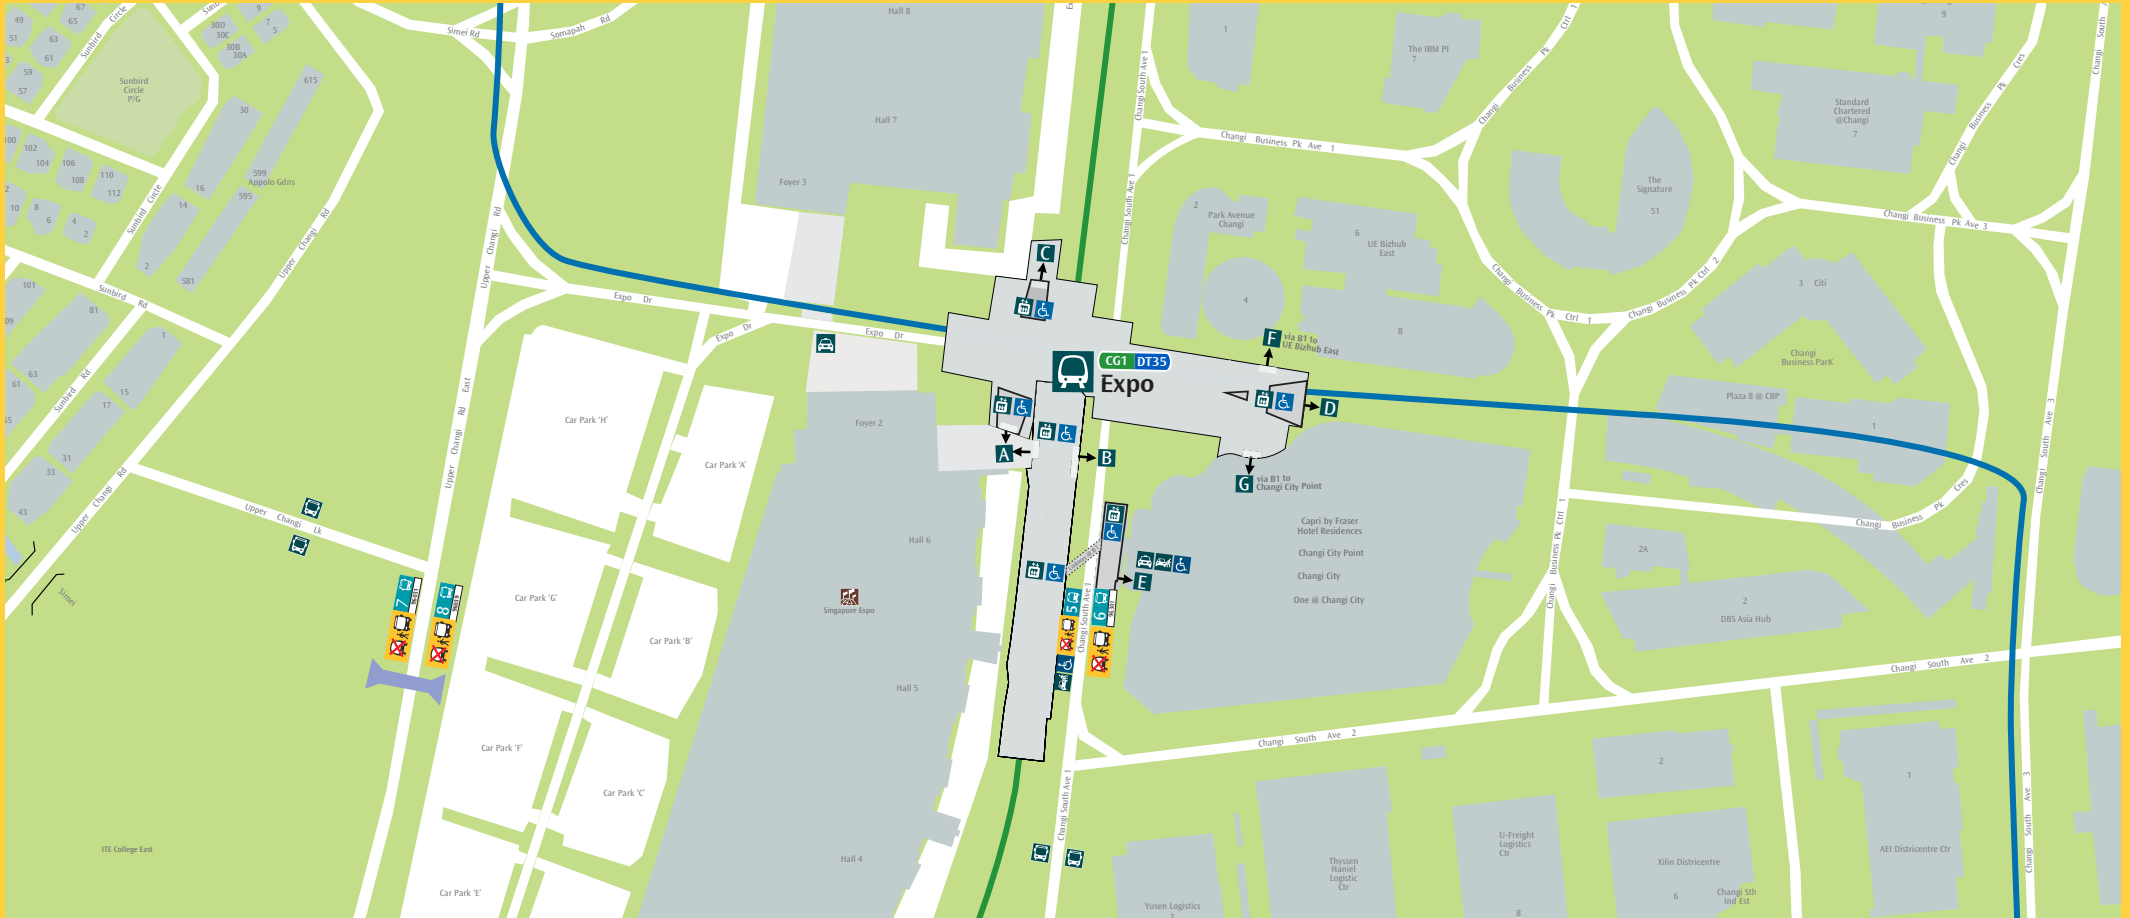

Free Bus Services

CG1 DT35

Expo

Going To	Exit	Bus Stop	Bus Service
Ang Mo Kio	A	8	24
Bedok	A	8	24, 38
Bugis	A	8	12
Changi Airport	A	7	24
Chinatown	A	8	12
Clarke Quay	A	8	12
Eunos	A	8	24
Kallang	A	8	12
Kembangan	A	8	24
Lavender	A	8	12
MacPherson	A	8	24
Pasir Ris	A	7	12
Paya Lebar	A	8	24
Punggol	E	6	118
Simei	A	7	38
	B	5	20
Tai Seng	A	8	24
Tampines	A	7	38
	B	5	20
Tampines	E	6	20
Tampines East	A	7	38
Tampines West	E	6	118
Tanah Merah	A	8	12, 24, 38
Upper Changi	A	7	24

*Operates on selected days and/or times

Exit Map

CG1 DT35 Expo

Dial-A-Cab
6342 5222

Free Bus Boarding Point
(Available only upon activation)