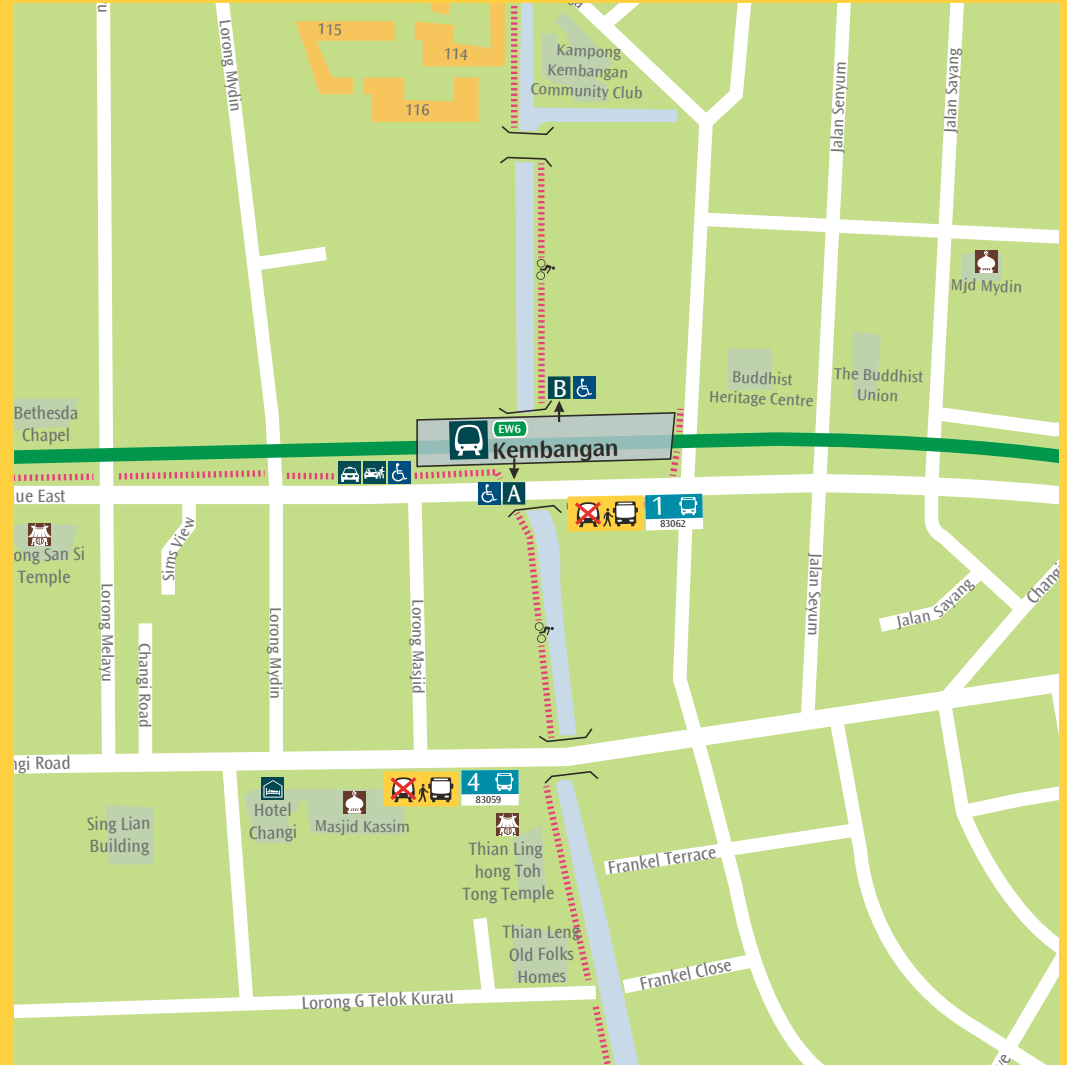

Free Bus Services

EW6

Kembangan

Going To	Exit	Bus Stop	Bus Service
Aljunied	A	4	2, 26, 67
Ang Mo Kio	A	4	24, 25
Bartley	A	4	28
Beauty World	A	4	67
Bedok	A	1	2, 7, 24, 25, 26, 28, 30, 33, 67, 854
Bedok Reservoir	A	1	28, 67
Boon Lay	A	4	30
Botanic Gardens	A	4	67
Bras Basah	A	4	7
Bugis	A	4	2, 7, 33
Bukit Panjang	A	4	67
Cashew	A	4	67
Changi Airport	A	1	24
Chinatown	A	4	2, 33
Choa Chu Kang	A	4	67
City Hall	A	4	7
Clarke Quay	A	4	2, 33
Clementi	A	4	7
Dakota	A	4	30, 33
Dhoby Ghaut	A	4	7
Eunos	A	4	2, 7, 24, 25, 26, 67, 854
Expo	A	1	24
Geylang Bahru	A	4	26
HarbourFront	A	4	30
Haw Par Villa	A	4	30

Going To	Exit	Bus Stop	Bus Service
Hillview	A	4	67
Holland Village	A	4	7
Kallang	A	4	2, 7, 26, 33, 67
Khatib	A	4	854
King Albert Park	A	4	67
Labrador Park	A	4	30
Lavender	A	4	2, 33
Little India	A	4	67
MacPherson	A	4	24, 28
Mountbatten	A	4	30, 33
Newton	A	4	67
Orchard	A	4	7
Outram Park	A	4	2, 33
Pasir Panjang	A	4	30
Paya Lebar	A	4	2, 7, 24, 26, 28, 67
Redhill	A	4	33
Rochor	A	4	67
Sixth Avenue	A	4	67
Somerset	A	4	7
Stevens	A	4	67
Tai Seng	A	4	24, 28
Tampines	A	1	28, 67
Tampines West	A	1	28, 67
Tan Kah Kee	A	4	67
Tanah Merah	A	1	2, 24

*Operates on selected days and/or times

Free Bus Services

EW6

Kembangan

Going To	Exit	Bus Stop	Bus Service
Telok Blangah	A	4	30
Tiong Bahru	A	4	33
Toa Payoh	A	4	26, 28
Upper Changi	A	1	2, 24
Yishun	A	4	854

*Operates on selected days and/or times