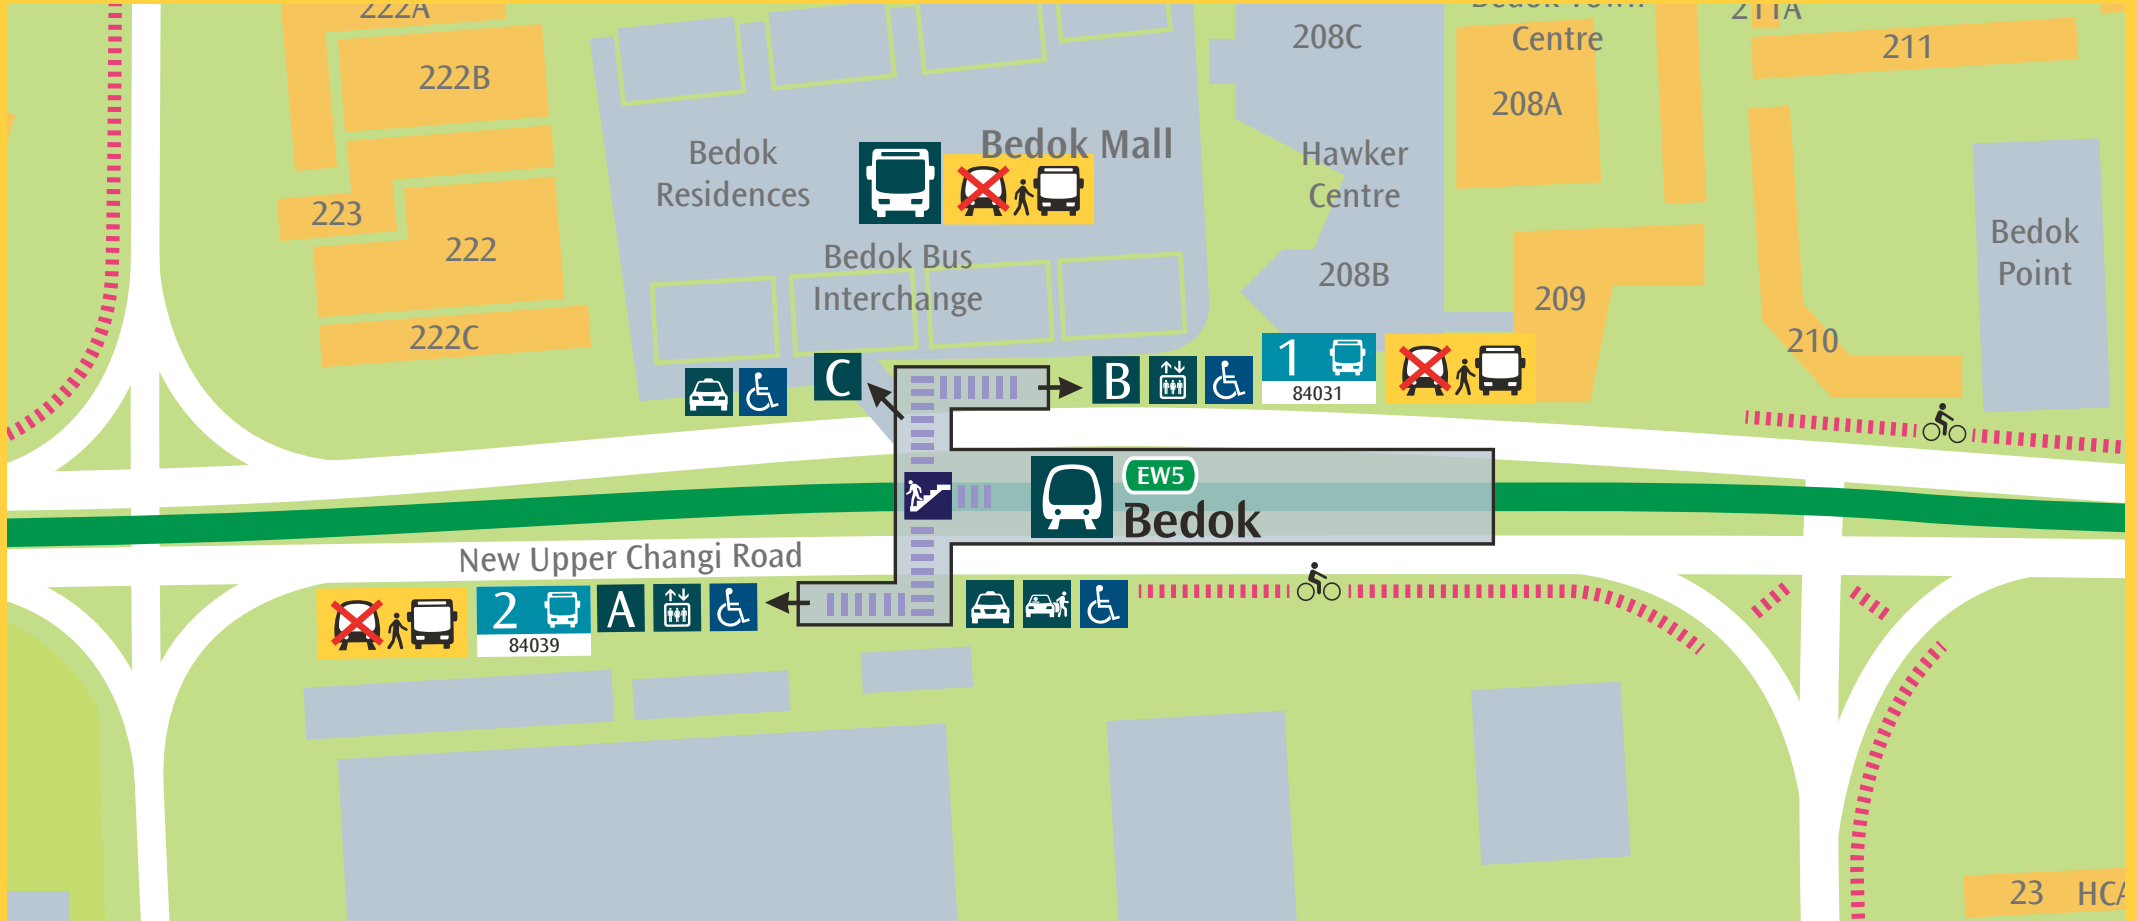

*Operates on selected days and/or times

Free Bus Services

EW5

Bedok

Going To	Exit	Bus Stop	Bus Service
Lavender	A	2	2, 67
Little India	B	Int	66
	A	2	67
MacPherson	B	Int	40, 66
	B	1	137
	A	2	24, 28
Mattar	B	Int	40, 66, 155
Mountbatten	B	Int	14, 16, 30, 30e*, 32, 33, 196, 401*
	A	2	31
Newton	B	Int	66
	A	2	67
Nicoll Highway	B	Int	14, 16, 196
Orchard	B	Int	7, 14, 16
Outram Park	B	Int	33, 196, 197
	A	2	2
Pasir Panjang	B	Int	30
Pasir Ris	B	Int	17
Paya Lebar	B	Int	7, 26, 30, 40, 155, 197
	B	1	137
	A	2	2, 24, 28, 67
Raffles Place	B	Int	196
Redhill	B	Int	32, 33
Rochor	B	Int	66
	A	2	67
Sengkang	B	Int	87
Simei	B	Int	9, 38
	B	1	9
Sixth Avenue	B	Int	66

Going To	Exit	Bus Stop	Bus Service
Sixth Avenue	A	2	67
Somerset	B	Int	7, 14, 16
Stevens	B	Int	66
	A	2	67
Tai Seng	A	2	24, 28
Tampines	B	Int	18, 38, 69, 168
	B	1	28, 31, 67
Tampines East	B	Int	9, 17, 18, 38
	B	1	9
Tampines West	B	Int	18, 168
	B	1	28, 67
Tan Kah Kee	B	Int	66
	A	2	67
Tanah Merah	B	Int	9, 14, 35*, 35M*, 38
	B	1	2, 9, 24, 31, 35*, 35M*
Tanjong Pagar	B	Int	196
Telok Blangah	B	Int	30
Tiong Bahru	B	Int	16, 33
Toa Payoh	B	Int	26, 155
	A	2	28, 31
Ubi	B	Int	66
	B	1	137
Upper Changi	B	1	2, 24
Woodlands	B	Int	168
Woodleigh	B	Int	155
Yishun	B	Int	854

*Operates on selected days and/or times

Exit Map

EW5 Bedok

 Dial-A-Cab
6342 5222

 Free Bus Boarding Point
(Available only upon activation)