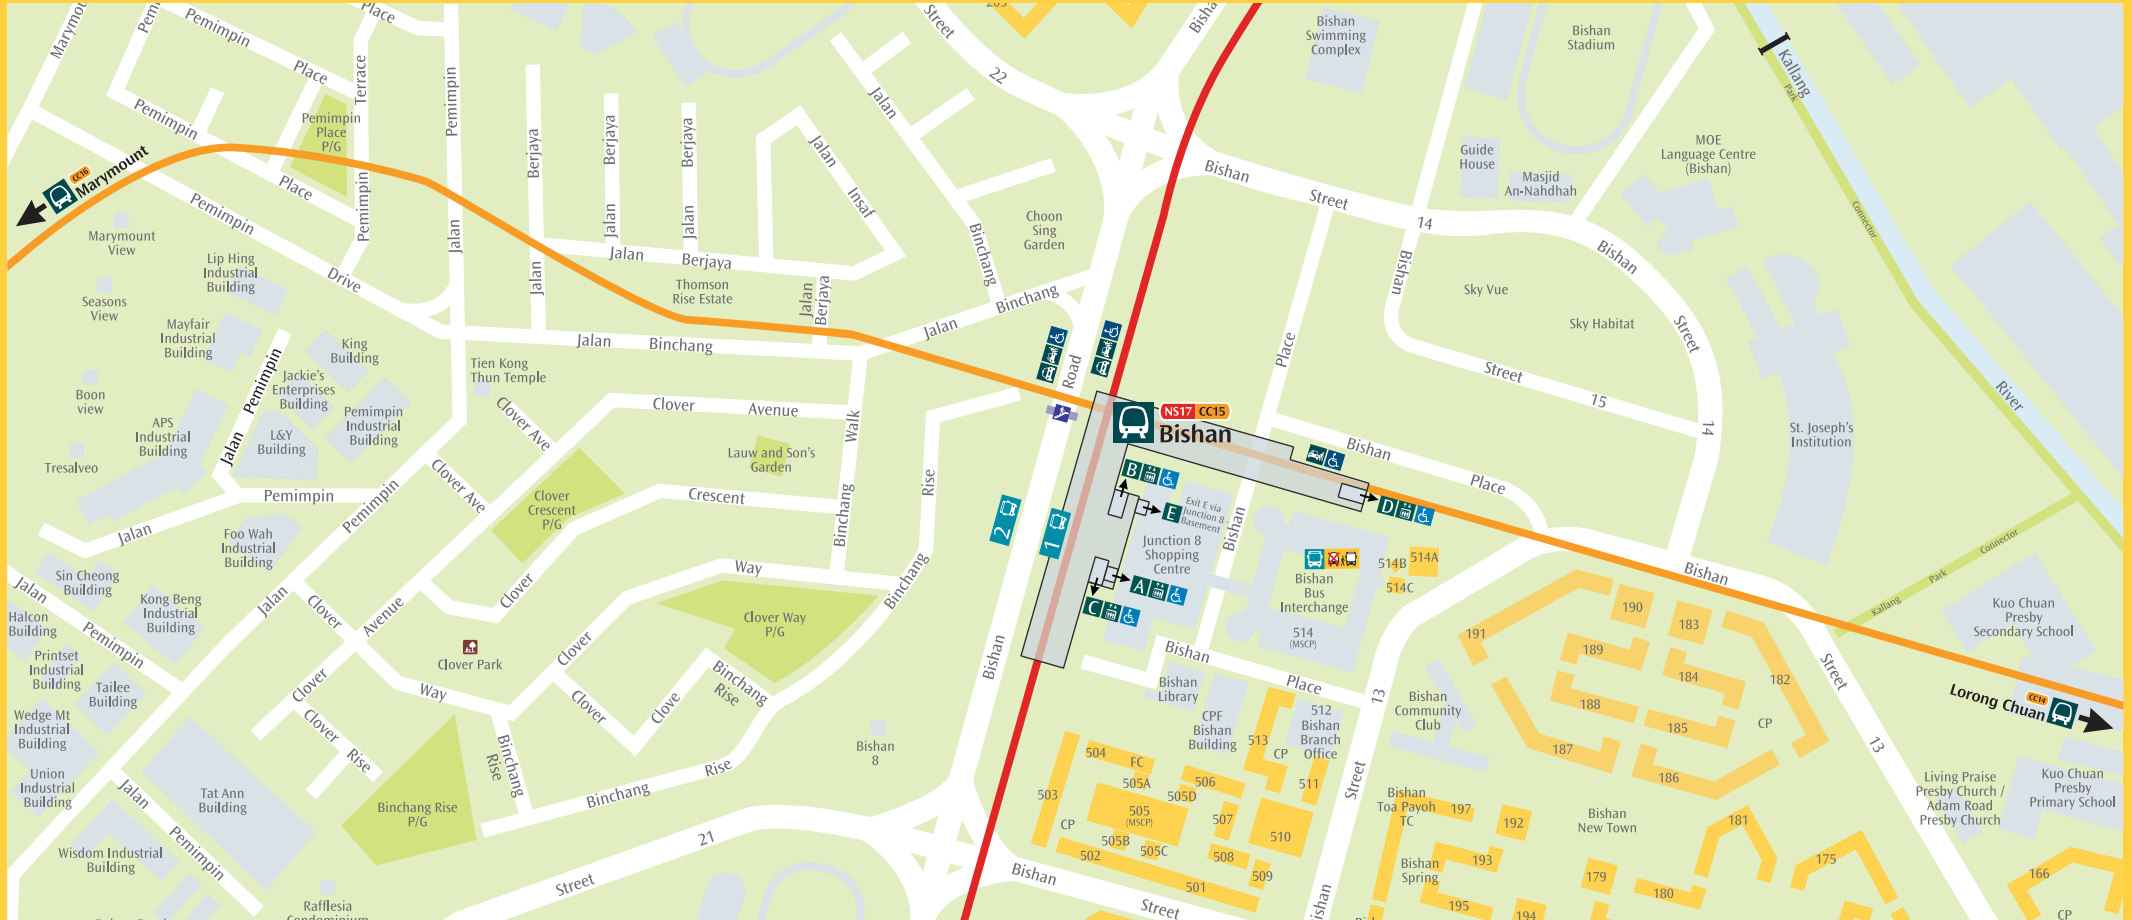

Free Bus Services

NS17 CC15

Bishan

Going To	Exit	Bus Stop	Bus Service
Ang Mo Kio	A D	Int	50
Braddell	A D	Int	59
Bugis	A D	Int	57
Caldecott	A D	Int	54
Changi Airport	A D	Int	53
Chinatown	A D	Int	54
Clarke Quay	A D	Int	54
Clementi	A D	Int	52
Esplanade	A D	Int	56, 57
Eunos	A D	Int	55
Fort Canning	A D	Int	54
HarbourFront	A D	Int	57
Jurong East	A D	Int	52
Kaki Bukit	A D	Int	58, 59
Labrador Park	A D	Int	57
Little India	A D	Int	56, 57
Lorong Chuan	A D	Int	58
Marymount	A D	Int	52, 54, 410
Newton	A D	Int	54
Novena	A D	Int	54, 56, 57
Outram Park	A D	Int	54
Orchard	A D	Int	54
Pasir Ris	A D	Int	58
Promenade	A D	Int	56
Punggol	A D	Int	50

Going To	Exit	Bus Stop	Bus Service
Raffles Place	A D	Int	57
Rochor	A D	Int	56, 57
Sengkang	A D	Int	50
Serangoon	A D	Int	53, 58
Tai Seng	A D	Int	58
Tampines East	A D	Int	59
Tampines West	A D	Int	59
Tanjong Pagar	A D	Int	57
Telok Blangah	A D	Int	57
Toa Payoh	A D	Int	56

*Operates on selected days and/or times

Dial-A-Cab
6342 5222

Exit Map

NS17 CC15 Bishan

Dial-A-Cab
6342 5222

Free Bus Boarding Point
(Available only upon activation)