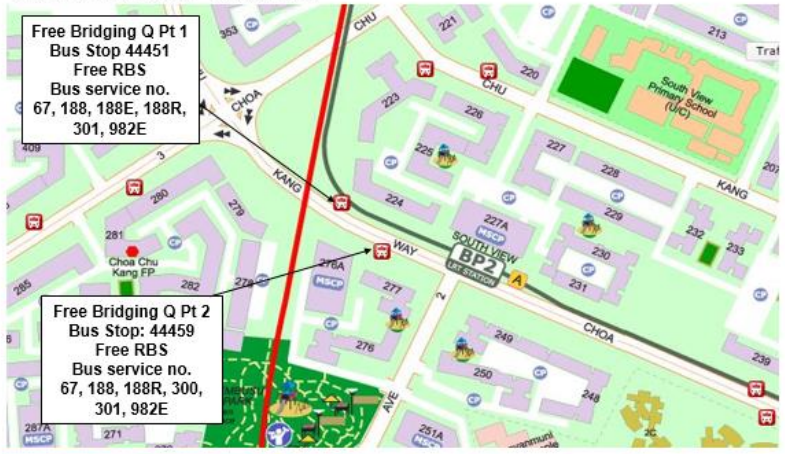

## South View Station (BP2)

Train Service has been disrupted and we are working to restore normal service as quickly as possible. We apologise for any inconvenience caused.

5. Queue points for free bridging bus service / free regular bus service / bus stops in the vicinity of the station – South View

**Legend:**  
 Free RBS = free regular bus service  
 Free Bridging = free bridging bus service